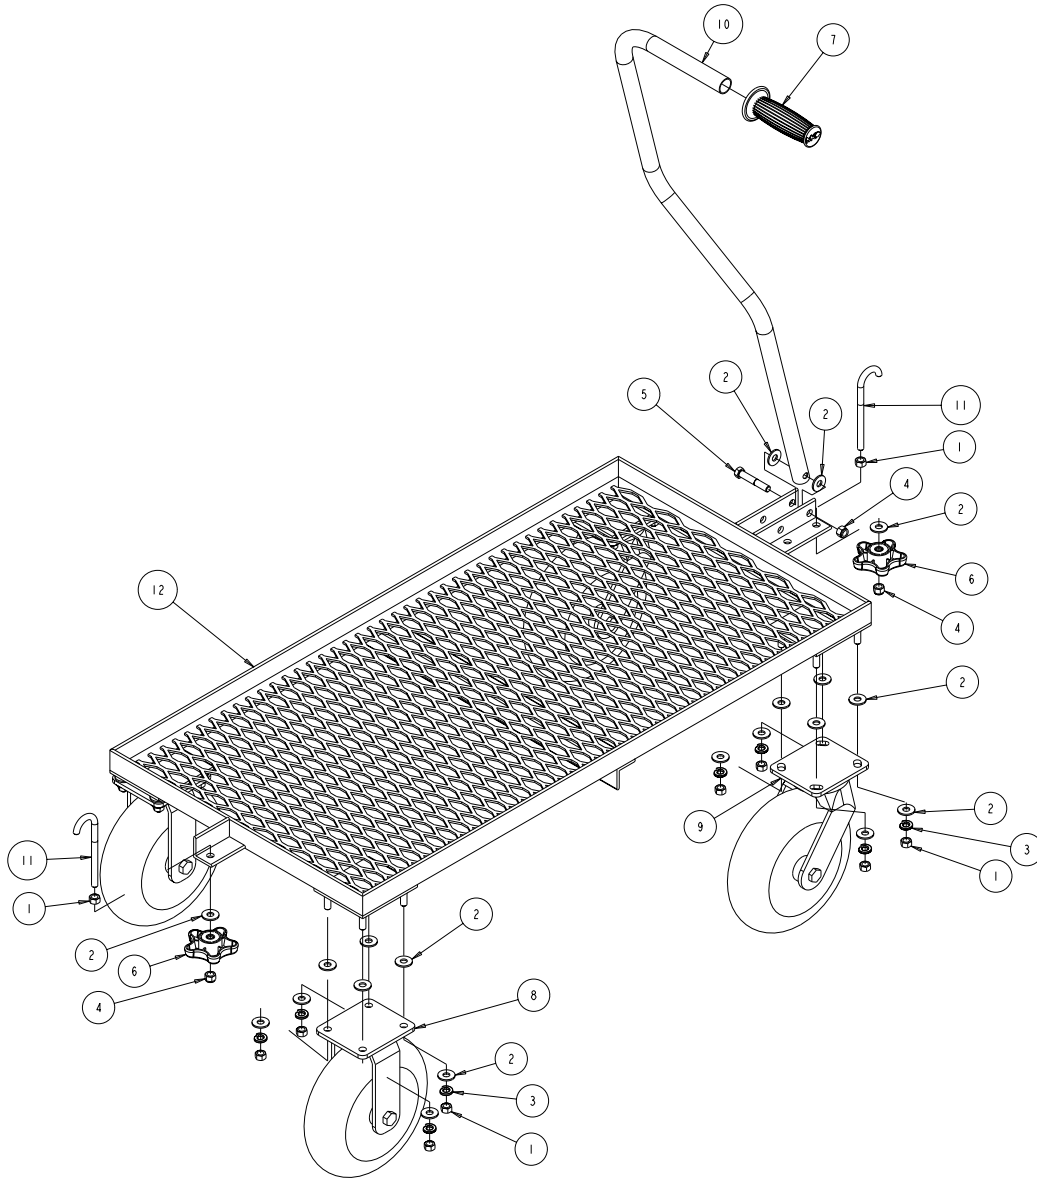

MK-1280 CART ASSEMBLY

ASSY, CART - P/N 166581

ITEM	DESCRIPTION	PART#	QTY
1	NUT, 3/8 - 16 HEX	101188	18
2	WASHER, FLAT, USS, 3/8	101360	36
3	WASHER, 3/8 SPLIT LOCK	150925	16
4	NUT, 3/8 - 16 NYLOK HEX	152505	3
5	SCREW, 3/8 - 16 X 2-1/4 HEX HEAD	153529	1
6	KNOB, ADJ MK1408 5-PRONG -RAW	155239	2
7	GRIP, HANDLE 7/8 ID	158608	1
8	CASTER, 10" RIGID	167772	2
9	CASTER, 10" SWIVEL	167773	2
10	HANDLE, CART	167774	1
11	BOLT, HOOK, 38 - 16 X 5	167775	2
12	FRAME, CART	167776	1